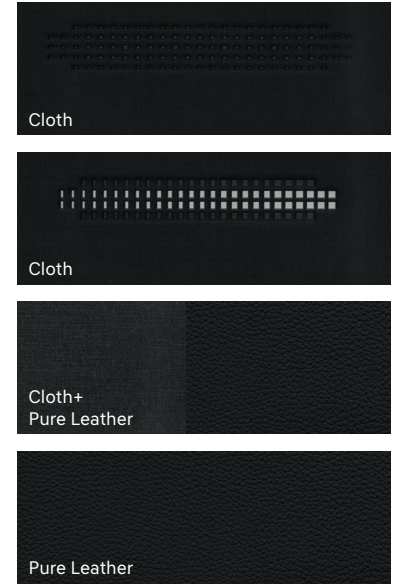

2nd-row Air Vent

Vision Roof

2nd-row Manual Door Curtain

Metal Pedal

Metal Door Scuff

* Features and specifications may vary by market. Please consult your local dealer.

Interior colors

Black Monotone

Exterior colors

Atlas White
Glossy
(SAW)

Abyss Black
Pearl
(A2B)

Ecotronic Gray
Pearl
(PE2)

Lucid Blue
Pearl
(U3P)

Digital Teal Green
Pearl
(M9U)

Gravity Gold
Matte
(W3T)

Specifications