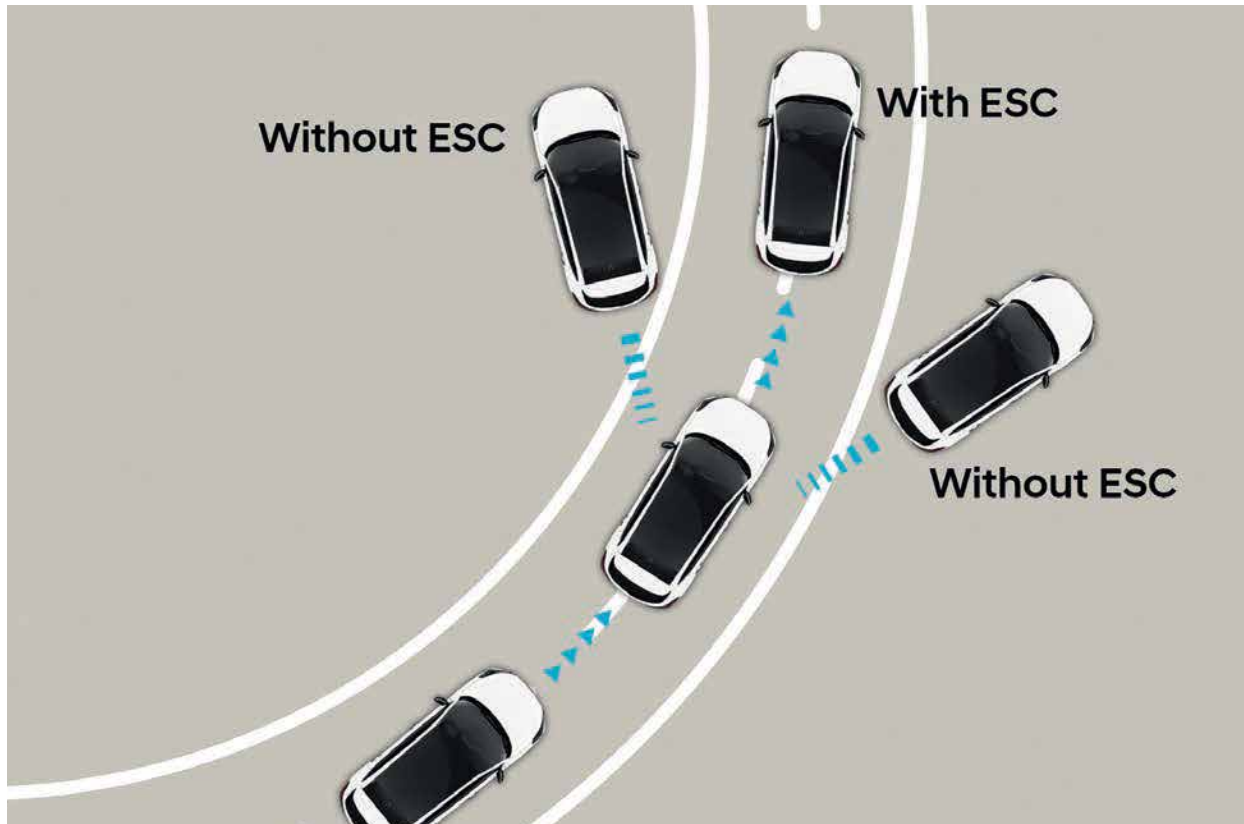

Including luggage screen

Rear seats folded 40%

Rear seats folded 60%

Rear seats folded

At the forefront of safety.

Advanced driving technologies offered in TUCSON are based on rigorous safety measures you can always rely on.

Front & Rear Parking Sensors

Dual SRS Airbags

Electronic Stability Control

Hill-Start Assist Control

Downhill Brake Control

Features

LED Daytime Running Lights (DRL)

LED Outside Mirror Repeaters