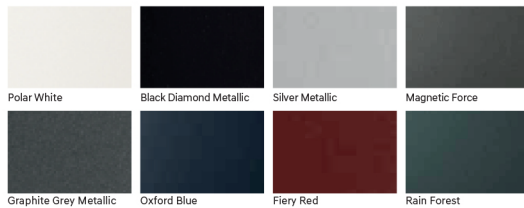

Specifications

Type	AWD A/T Ultimate	
Engine		
Engine Type	16-Valve	
Displacement (cc)	1,999	
Max Power kW (HP)/rpm	114 (155) / 6,200	
Max Torque N-m/rpm	196 / 4,000	
Drive Type & Transmission		
Transmission	6-Speed A/T	
Drive Mode Select	Eco / Comfort / Sport	
Suspension & Tyre		
Front	McPherson Strut Type	
Rear	Multi-Link Type + HPD - PLD Type	
Tyre	225 / 55 R18	
Roof		
Panaromic Sunroof - Power One Touch Safety	○	
Roof Rail	○	
Inside Rear View Mirror	ECM + Compass	
Locking & Security		
Hands Free Power Tailgate System	○	
Key Set	Keyless Entry	Smart Key
	Burglar Alarm	○
	Push Start	○

- The above values are results from internal testing and are subject to change after validation.
- Some of the equipment illustrated or described in this catalog may not be supplied as standard equipment and may be available at extra cost.
- Hyundai Nishat Motor (Private) Limited reserves the right to change specifications and equipment without prior notice.
- The color plates shown may vary slightly from the actual colors due to the limitations of the printing process.
- Please consult your dealer for full information and availability on colors and trims.

HTRAC All-Wheel Drive

Exterior colors